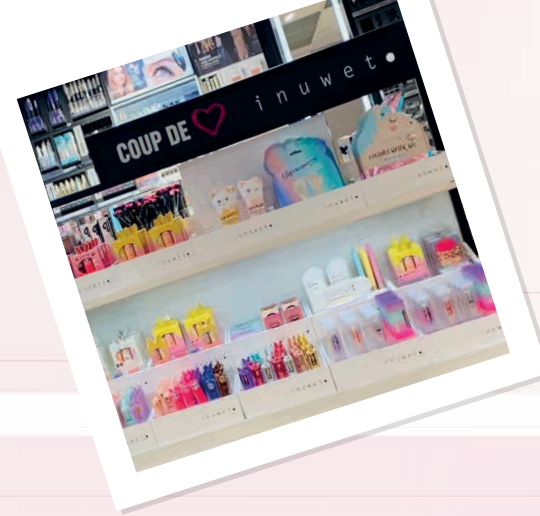

MERCHANDISING

Les PLV en différents formats pour mettre en avant tous vos produits préférés de la collection inuwet.

**PRÉSENTOIR BAUMES MÉTAL
UNICORN LIP BALMS DISPLAY
(H20xL20xW21 cm)**

INPCN20 - 32 PC